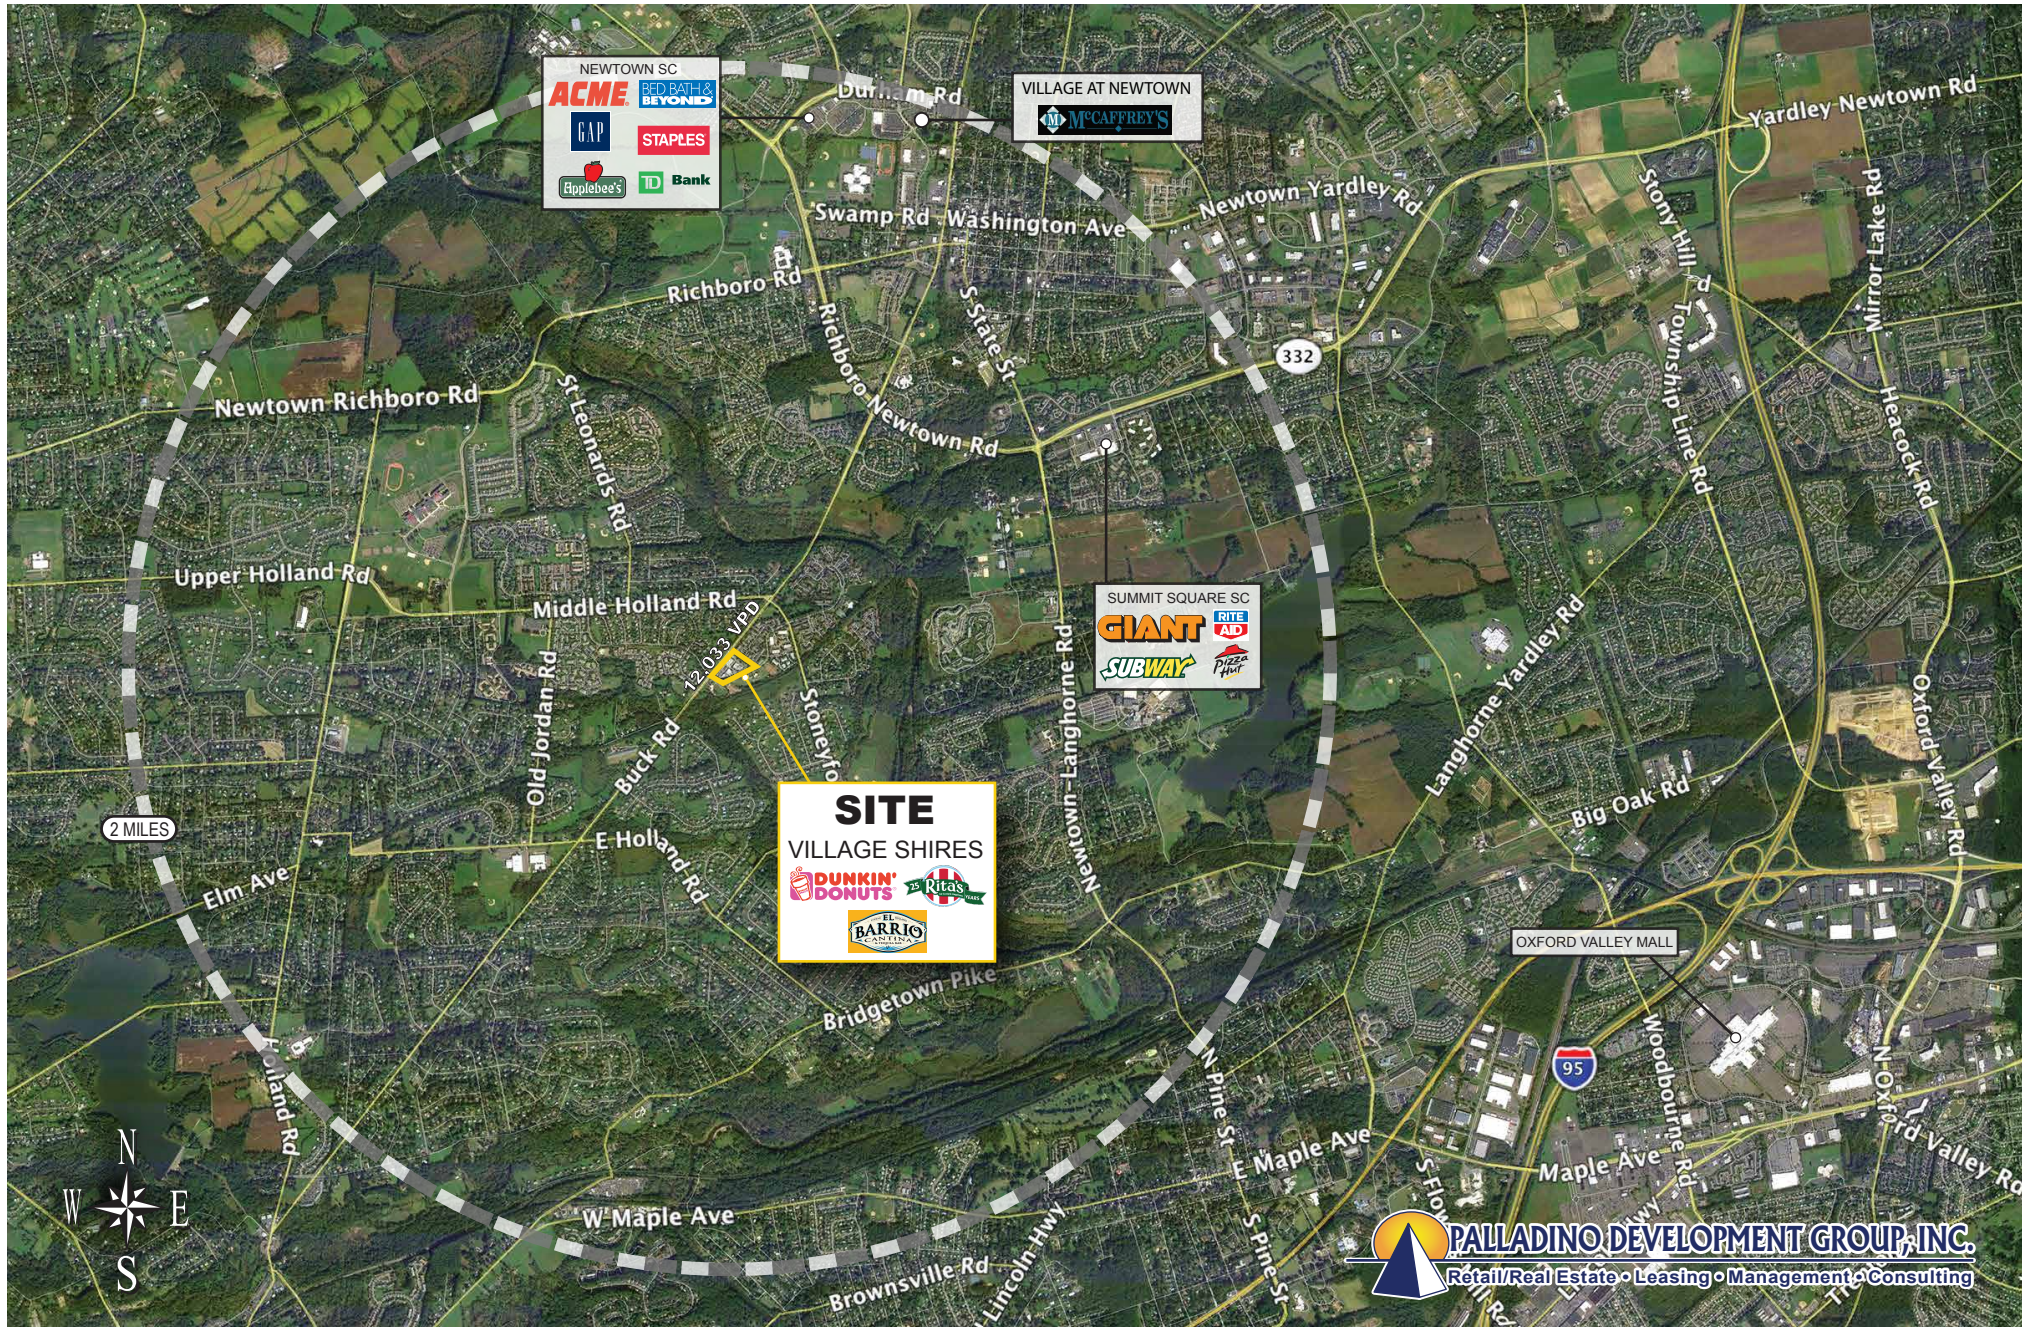

VILLAGE SHIRES SHOPPING CENTER

Buck Road & East Village Road | Holland, PA

LOCATION

1470 Buck Road
Southampton, PA 18966
Bucks County

TRAFFIC COUNTS

12,033 VPD on Buck Road

PROPERTY HIGHLIGHTS

3,642 end-cap available for lease

Join Dunkin Donuts, M&T Bank, Rita's Water Ice, Village Shires Pharmacy and El Barrio Restaurant & Bar

Located nearby upscale neighborhoods with excellent incomes

Join

DEMOGRAPHICS

	1 MILE	3 MILES	5 MILES
POPULATION	11,101	52,063	150,539
AVE HOUSEHOLD INCOME	\$111,587	\$112,359	\$105,445
TOTAL HOUSEHOLDS	4,682	19,672	56,469
GROWTH 2011-2016	0.80%	0.70%	1.4%

UNIT	TENANT	SQ. FT.
A-1	SHIRES DELI	3,650
A-2	THE MEN'S ROOM BARBER	840
A-3	WANGS GARDEN	1,261
A-4,5	DUNKIN DONUTS	1,470
A-5B,A-6	VILLAGE SHIRES VETERINARY	1,519
A-7	CHIROPRACTIC HEALTH CENTER	1,000
B-1A	LANDLORD STORAGE	440
B-1	RITA'S WATER ICE	767
B-2,3,4	EL BARRIO	5,765
B-5,7	THE DANCE ACADEMY	3,132
B-8	SWEET RHYTHM BAKERY	1,420
B-9	GEORGE KIVOWITZ DDS	1,200
B-10	SHIRES CLEANERS AND TAILOR	1,200
C-1,2	VILLAGE SHIRES PHARMACY	4,000
C-3	NAIL SALON AND SPA SPA	1,600
C-4	STARS HAIR SALON	1,600
C-5,6,7	ALDO'S PIZZA	3,181
C-8	M&T BANK	3,642

VILLAGE SHIRES SHOPPING CENTER

Routes 532 & 413 | Newtown, PA

VILLAGE SHIRES SHOPPING CENTER

Routes 532 & 413 | Newtown, PA