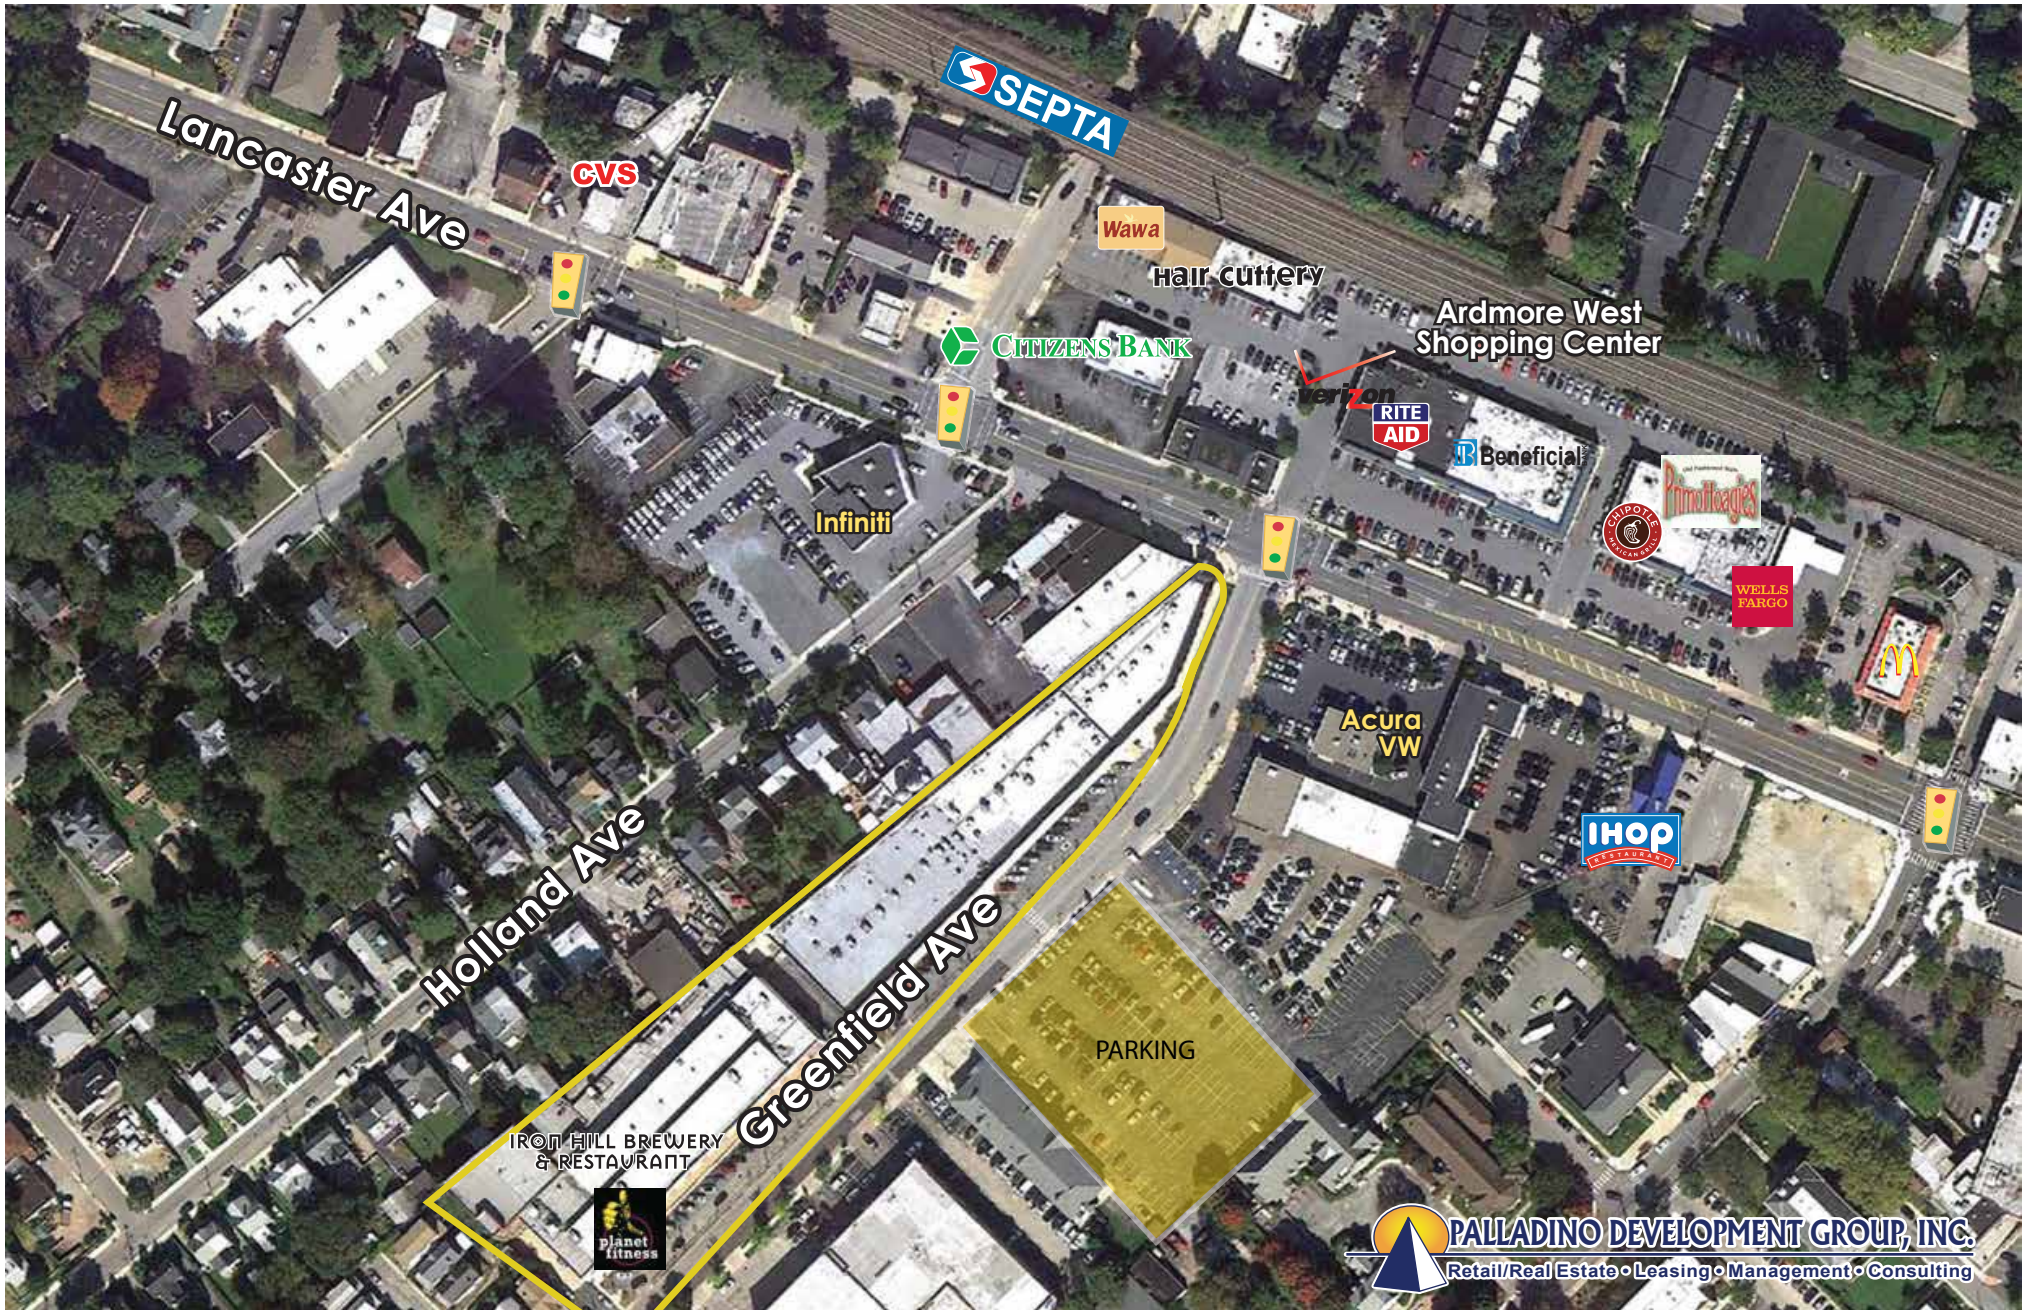

ARDMORE PLAZA

Lancaster & Greenfield Avenues, Ardmore, Montgomery County, PA