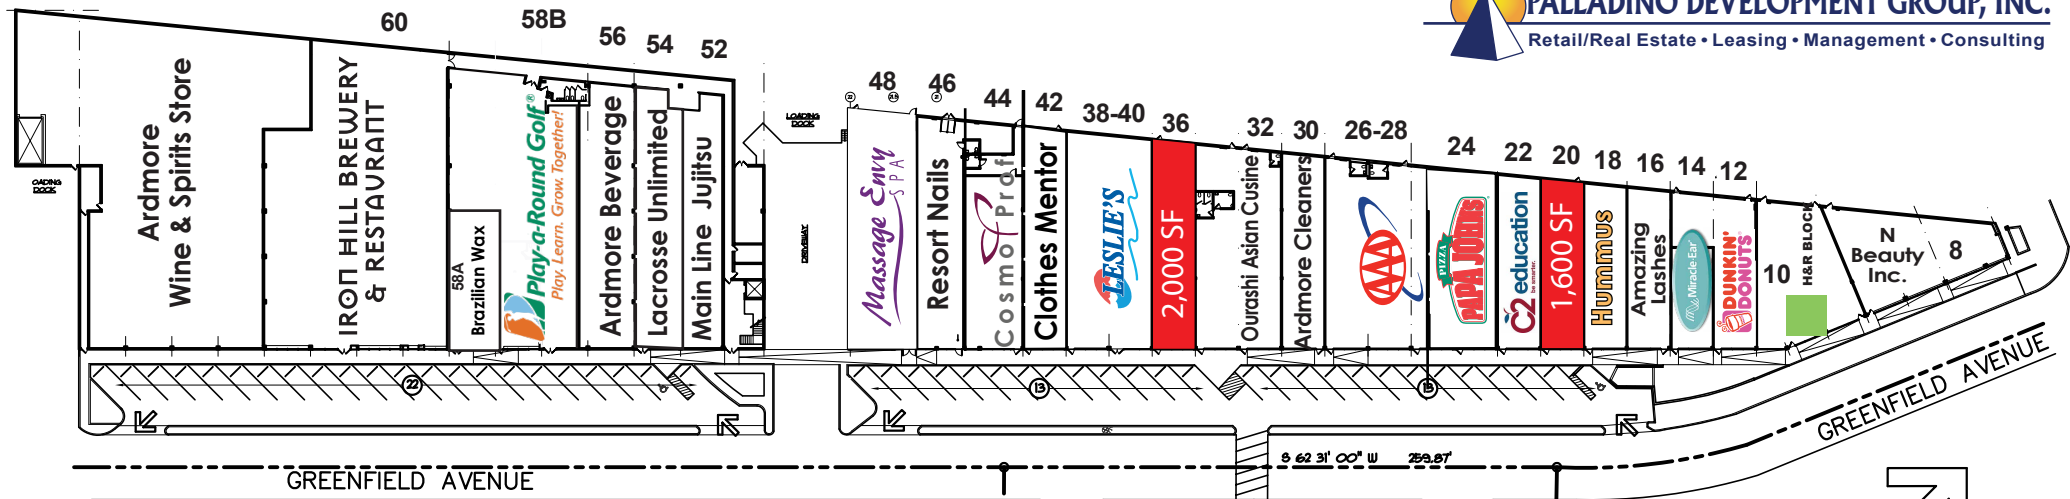

# ARDMORE PLAZA

Lancaster & Greenfield Avenues, Ardmore, Montgomery County, PA

UNIT	TENANT	SQ.FT.
8	N Beauty, Inc.	2,726
10	H&R Block	2,895
12	Dunkin Donuts	1,948
14	Miracle Ear	1,000
16	Amazing Lashes	1,500
18	Hummus	1,572
20	AVAILABLE	1,600
22	C2 Education Center	2,571
24	Papa Johns	1,846
26-28	AAA	4,177
30	Ardmore Cleaners	1,856
32	Ourashi Asian Cuisine	3,664
36	AVAILABLE	2,000
38-40	Leslie Pools	4,045
42	Clothes Mentor	2,076
44	CosmoProf	2,547
46	Resort Nails	2,700
48	Massage Envy	4,000
52	Main Line Jujitsu	2,200
54	Lacrosse Unlimited	2,986
56	Ardmore Beverage	3,300
58A	Brazilian Wax	1,400
58B	Play Around Golf	6,000
60	Iron Hill Brewery	12,182
62	Wine and Spirits	15,065