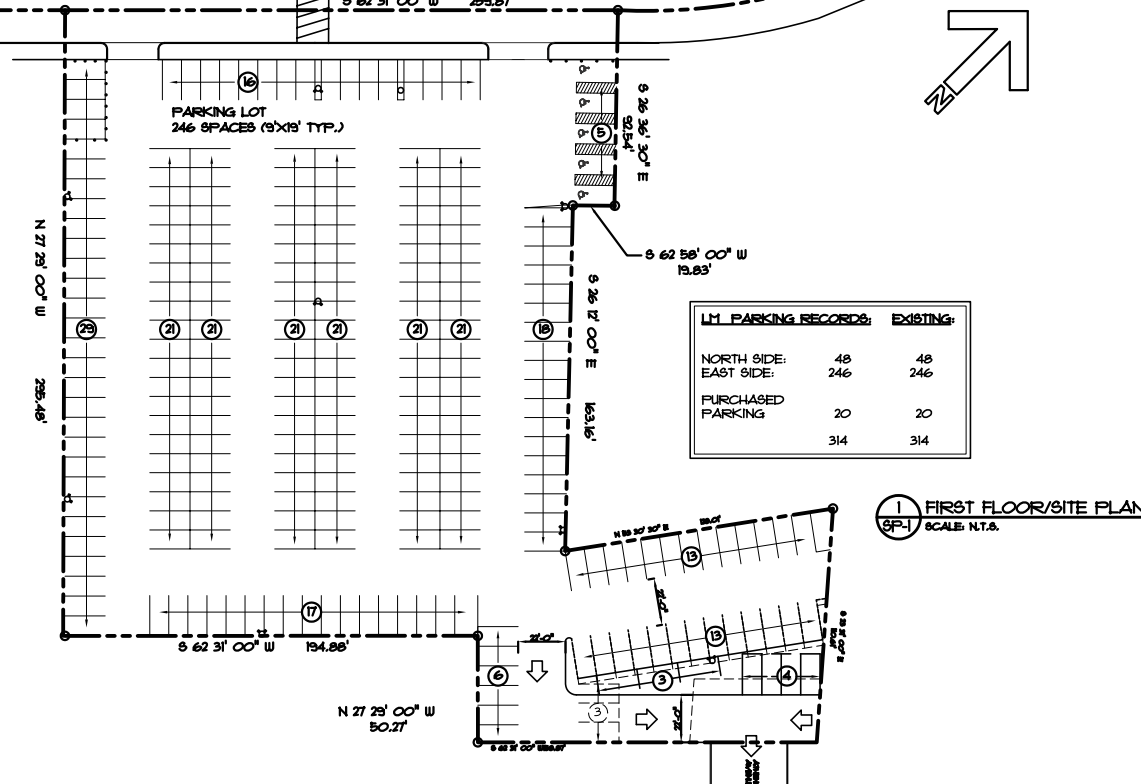

# ARDMORE PLAZA

Lancaster & Greenfield Avenues, Ardmore, Montgomery County, PA

UNIT	TENANT	SQ.FT.
8	N Beauty, Inc.	2,726
10	H&R Block	2,895
12	Dunkin Donuts	1,948
14	Miracle Ear	1,000
16	Amazing Lashes	1,500
18	Hummus	1,572
20	AVAILABLE	1,600
22	C2 Education Center	2,571
24	Papa Johns	1,846
26-28	AAA	4,177
30	Ardmore Cleaners	1,856
32	Ourashi Asian Cuisine	3,664
36	AVAILABLE	2,000
38-40	Leslie Pools	4,045
42	Clothes Mentor	2,076
44	CosmoProf	2,547
46	Resort Nails	2,700
48	Massage Envy	4,000
52	Main Line Jujitsu	2,200
54	Lacrosse Unlimited	2,986
56	Ardmore Beverage	3,300
58A	Brazilian Wax	1,400
58B	Play Around Golf	6,000
60	Iron Hill Brewery	12,182
62	Wine and Spirits	15,065