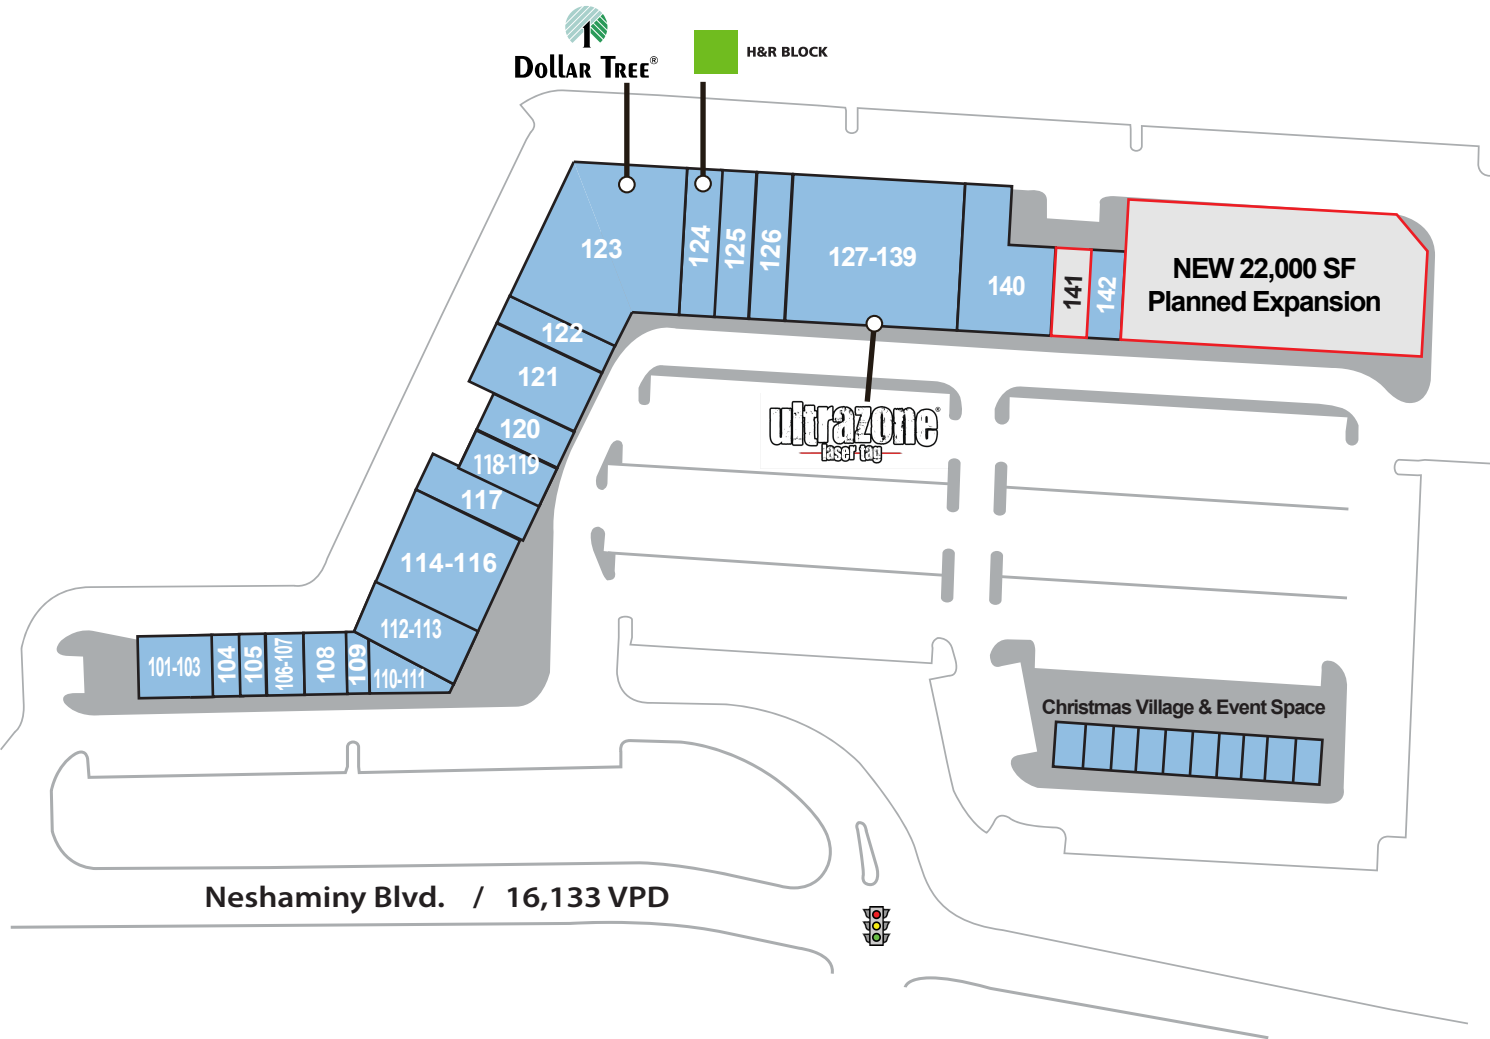

mike@palladinodev.com

AMAZING SPACE[®]

PALLADINO DEVELOPMENT GROUP, INC.

Retail/Real Estate • Leasing • Management • Consulting

NESHAMINY SQUARE

4201 Neshaminy Blvd. | Bensalem, PA 19020

SPACE	TENANT	SQ. FT.
101-103	Liberty Medical	3,000
104	Life Sound Hearing	1,000
105	Soncorp	1,050
106-107	Bucks County Eye Care	1,600
108	Pack N Mail	1,645
109	Tobacco Express	850
110-111	Glamor Studio	1,200
112-113	Golden 1	2,560
114-116	Fritz's Super Bakery	6,000
117	Precious Smiles	1,600
118-119	Nail Shop V	1,917
120	Fritz's Bakery	2,000
121	Taranova's	4,000
122	Catch a Fade	1,500
123	Dollar Tree	11,605
124	H&R Block	2,000
125	Allergy, Ear & Skin for Animals	2,000
126	LaHasenda	2,500
127-139	Ultra Zone	13,000
140	PA Driver's License Center	5,400
141	AVAILABLE	1,200
142	Gage Auto Tags	1,200
143	EXPANSION AREA	22,000

NESHAMINYSQUARE

4201 Neshaminy Blvd. | Bensalem, PA 19020

NESHAMINY MALL

Boscov's macy's

AMC THEATRES LAIFITNESS.

SEARS

Walmart

LOWE'S

SITE
Neshaminy Square

DOLLAR TREE

H&R BLOCK

Fritz's

Nationwide On Your Side

Taranova Pizzeria
Ultra Zone
Pack 'n Mail
Precious Smiles Dental
Driver's License Center
Gage Auto Tags

The Marketplace at Neshaminy