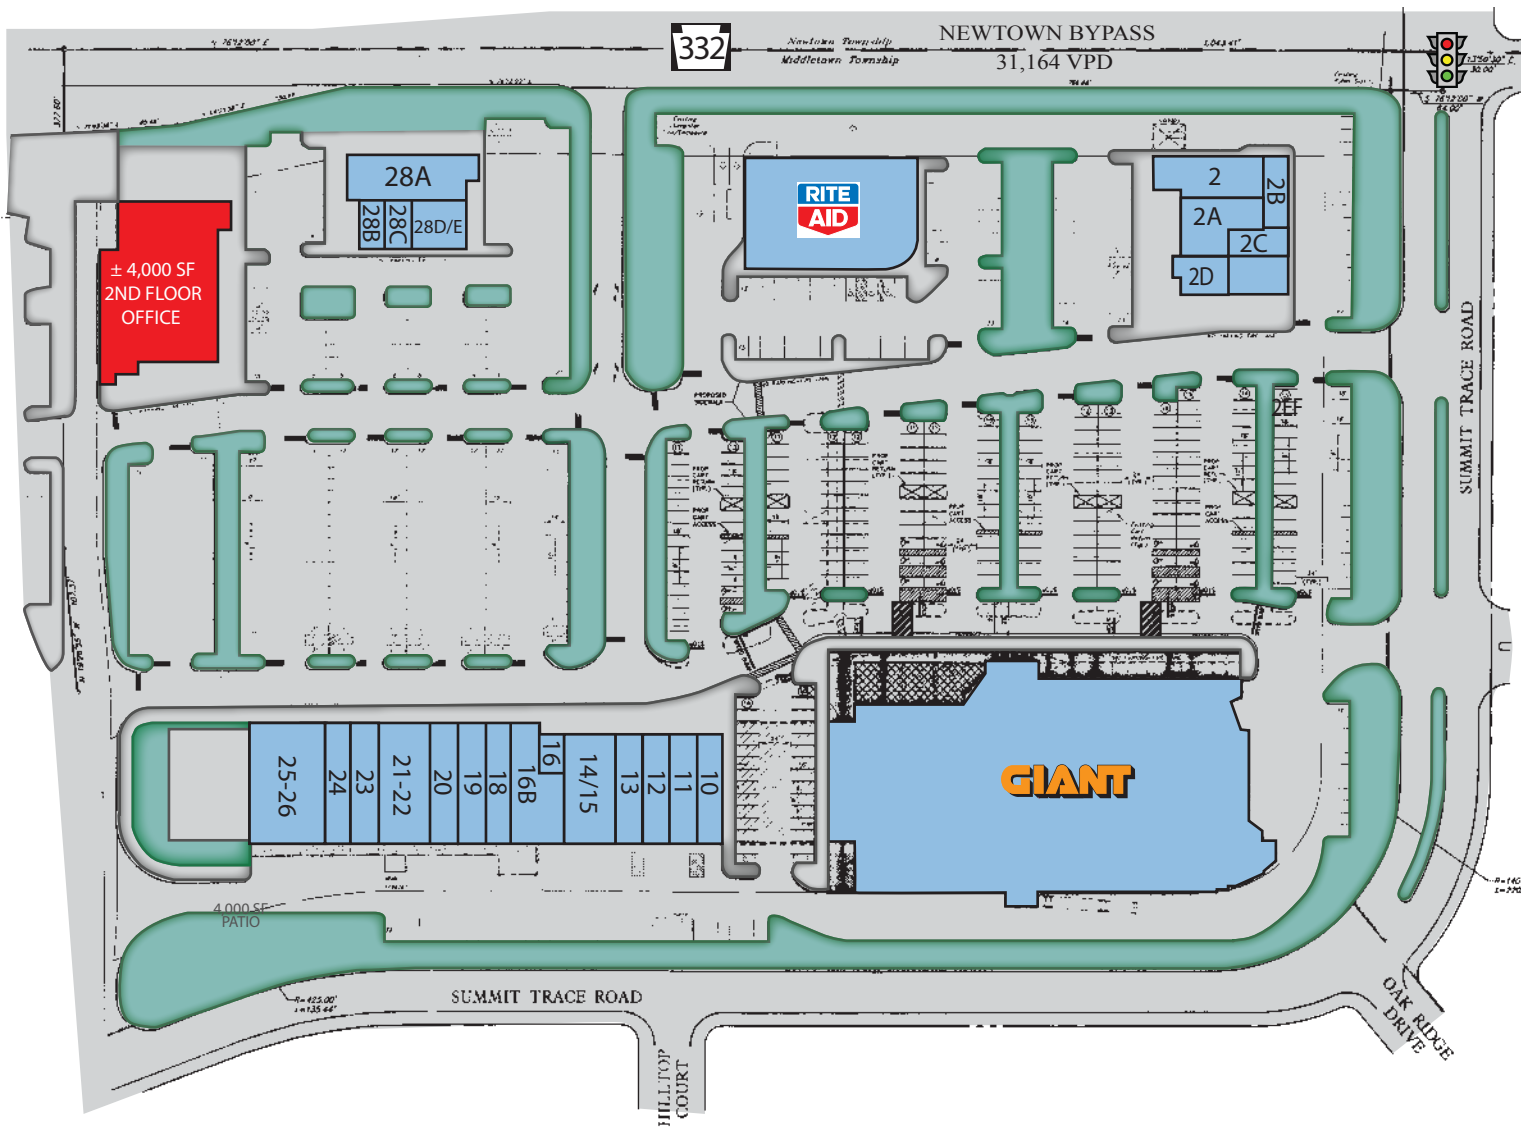

SUMMIT SQUARE

ROUTE 332 & SUMMIT TRACE ROAD | NEWTOWN, PA

LOCATION

Route 332 & Summit Trace Rd.
Newtown, PA 19047
Bucks County

TRAFFIC COUNTS

31,164 VPD on Route 332

PROPERTY HIGHLIGHTS

4,000 SF 2nd floor office space available

Located on Newtown Bypass in densely populated neighborhood

Excellent visibility and easy access to major highways

DEMOGRAPHICS

	1 MILE	3 MILES	5 MILES
POPULATION	6,021	50,591	136,027
AVE HOUSEHOLD INCOME	\$95,633	\$116,635	\$113,628
TOTAL BUSINESSES	661	2,485	5,905
NUMER OF EMPLOYEES	7,350	24,921	57,381

UNIT	TENANT	SQ. FT.
3	GIANT SUPERMARKET	65,000
10	DAVID CRAIG JEWELERS	1,600
11	POKE BROTHERS	1,600
12	HAPPY MIXER BAKERY	1,600
13	MAIL BOXES ETC.	1,600
14/15	LA BELLA MARIE	3,200
16A	NEWTOWN CAMERA	700
16B	TRE FRATELLI PIZZA	2,900
18	PARADIME SALON	2,000
19	SUMMIT MED SPA	2,000
20	OPTIK EYEWEAR	2,000
23	HOT FITNESS	2,000
24	WELCOME HOME	2,000
25-26	MAGERKS	6,000
26A	SALON GREGORY	2,043
21,22	CMP JUNIOR DELI	4,000
28A	MANHATTAN BAGEL	3,083
28B	MY SISTERS CLOSET	770
28C	PUPPY SCRUB	770
28D/E	C2 Learning Center	1,740
2	AMERICAN HERITAGE FED	2,400
2A	G3 COMMERCIAL	2,400
2B	QDOBA	1,200
2C	T-MOBILE	1,200
2D	PURE GREEN	1,200
2E,F	ANY LAB TEST NOW	1,200
2H	SUMMIT TOBACCO	800
2ND FLOOR OFFICE AVAILABLE		4,000
SUITE 1-1	MT. FUJI RESTAURANT	5,177
SUITE 1-2	SUMMIT CLEANERS	1,286
SUITE 1-3	BARRE 3	2,668